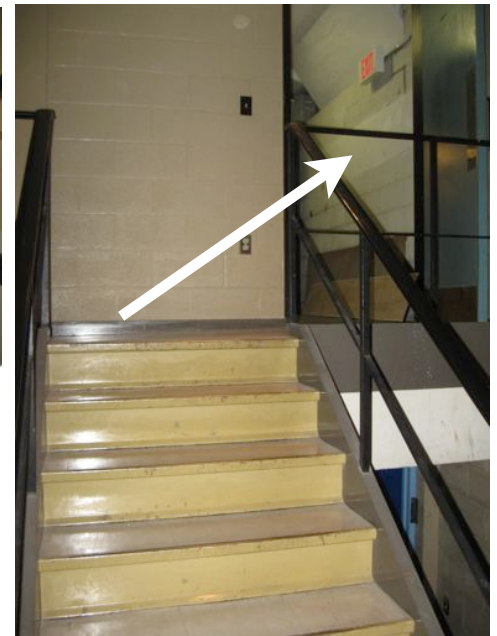

GETTING TO THE LIGHTING BOOTH

THE LIGHTING BOOTH IS ACCESSIBLE THROUGH THE THEATRE.

YOU CAN ALSO GET TO THE LIGHTING BOOTH USING THE FOLLOWING METHOD:

LEAVE THE THEATRE THE WAY YOU CAME IN AND TURN LEFT. GO DOWN THE THEATRE HALLWAY AND YOU WILL SEE THIS BLUE DOOR ON YOUR RIGHT. WHEN THIS DOOR IS OPEN, YOU WILL SEE THE STAIRCASE (PICTURED BELOW).

GO UP THE STAIRCASE (IN CASE THAT WASN'T OBVIOUS).

THIS LANDING IS A WONDERFUL PLACE TO REST AND RELAX DURING YOUR JOURNEY.

THE LIGHT AT THE END OF THIS HALLWAY BECKONS YOU. PASS THROUGH THE FIRST DOOR AND OPEN THE NEXT ONE. YOU WILL HAVE ARRIVED AT THE LIGHTING BOOTH.